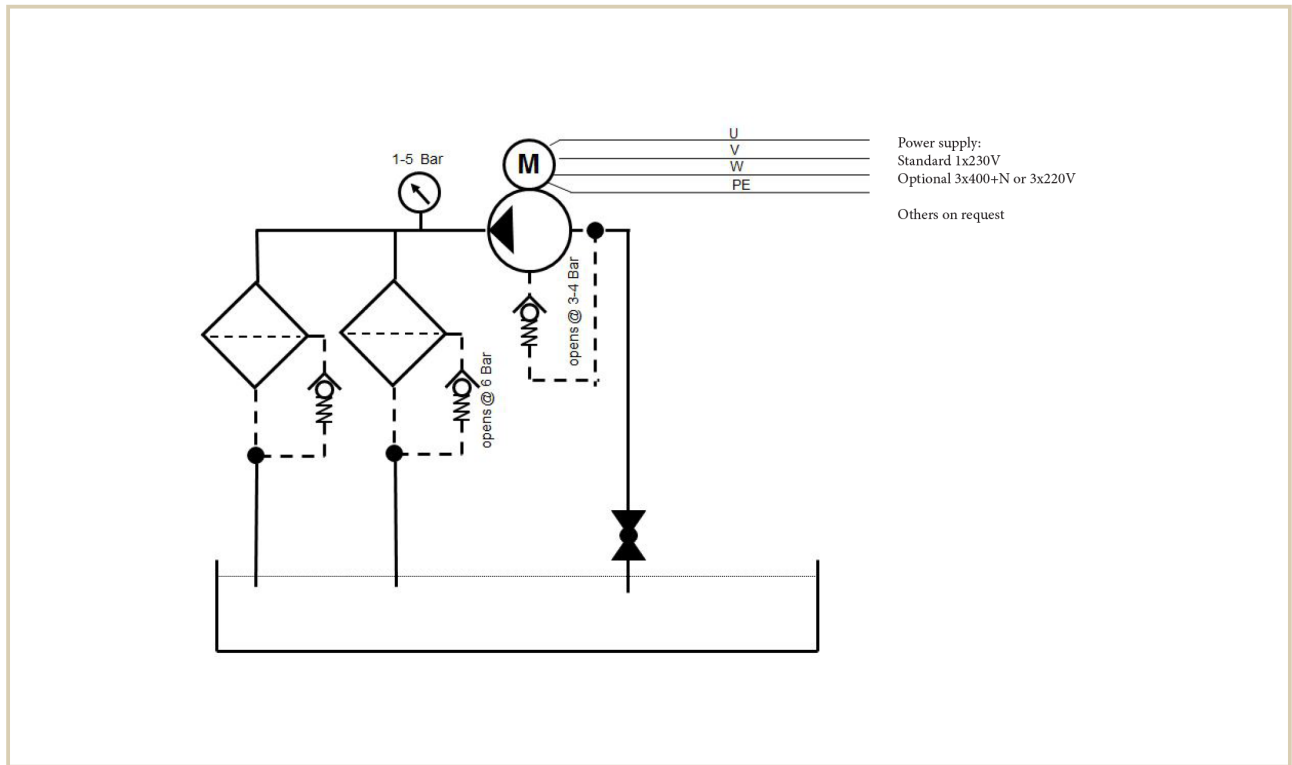

TECHNICAL SPECIFICATION

Europafilter	EF2125V							
Dry weight:	23,3 kg							
Operating weight:	39,9 kg							
Depth:	270 mm							
Width:	702 mm							
Height:	531 mm (Service height filter replacement + 250 mm)							
Dirt capacity: (particles/water)	Particles ISO 12103-1 FTD: 1755 g $\geq$ 0,1 micron Water absorption, restricted and unrestricted: $\geq$ 3000 ml (Depending on oiltype)							
Oil temp:	Max. 80 °C (On higher temperatures contact Europafilter)							
Particle removal:	$\geq$ 0,1 micron							
Working pressure:	0.8–5 bar							
Pressure:	Max. 6 bar, safety valve opens at 6 bar							
Power consumption:	0.12 kW							
Power supply:	Standard 1x230 V. Optional 3x220 V / 3x400 V+N. Others on request							
Hose connection IN:	$\varnothing$ 3/4" BSP							
Hose connection OUT:	$\varnothing$ 3/8" BSP							
Installation (see drawing):	Connect as an offline unit. «IN» = hose to tank and «UT» = hose to tank							
Flow, min.–max.:	6–240 l/h. Varies depending on oil viscosity and pressure							
Approx flow at 3 bar:	32 cSt	46 cSt	68 cSt	100 cSt	150 cSt	220 cSt	320 cSt	460 cSt
	4 l/min	3 l/min	2 l/min	1,6 l/min	1,2 l/min	0,8l/min	0,4 l/min	0,2 l/min
Oil volume *, max. rec.:	12000 l	9000 l	6000 l	5200 l	4400 l	4000 l	1800 l	900 l

* For other oilvolumes: Contact your Europafilter dealer.

TECHNICAL DRAWING Offline installation