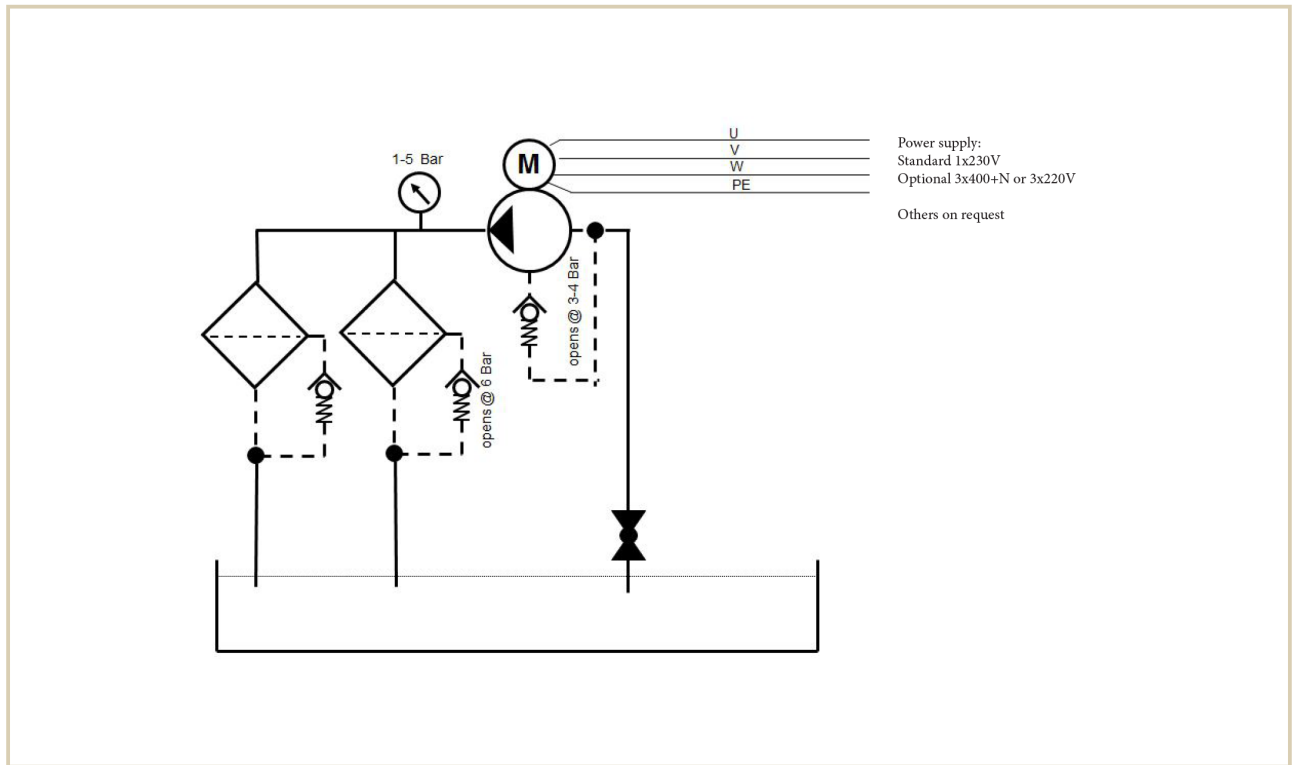

TECHNICAL SPECIFICATION

Europafilter	EF2125							
Dry weight:	23 kg							
Operating weight:	39,6 kg							
Depth:	270 mm							
Width:	702 mm							
Height:	531 mm (Service height filter replacement + 250 mm)							
Dirt capacity: (particles/water)	Particles ISO 12103-1 FTD: 1755 g $\geq$ 0,1 micron Water absorption, restricted and unrestricted: $\geq$ 3000 ml (Depending on oiltype)							
Oil temp:	Max. 80 °C (On higher temperatures contact Europafilter)							
Particle removal:	$\geq$ 0,1 micron							
Working pressure:	0.8–5 bar							
Pressure:	Max. 6 bar, safety valve opens at 6 bar							
Power consumption:	0.12 kW							
Power supply:	Standard 1x230 V. Optional 3x220 V / 3x400 V+N. Others on request							
Hose connection IN:	$\varnothing$ 3/4" BSP							
Hose connection OUT:	$\varnothing$ 3/8" BSP							
Installation (see drawing):	Connect as an offline unit. «IN» = hose to tank and «UT» = hose to tank							
Flow, min.–max.:	6–240 l/h. Varies depending on oil viscosity and pressure							
Approx flow at 3 bar:	32 cSt	46 cSt	68 cSt	100 cSt	150 cSt	220 cSt	320 cSt	460 cSt
	4 l/min	3 l/min	2 l/min	1,6 l/min	1,2 l/min	0,8l/min	0,4 l/min	0,2 l/min
Oil volume *, max. rec.:	12000 l	9000 l	6000 l	5200 l	4400 l	4000 l	1800 l	900 l

* For other oilvolumes: Contact your Europafilter dealer.

TECHNICAL DRAWING Offline installation