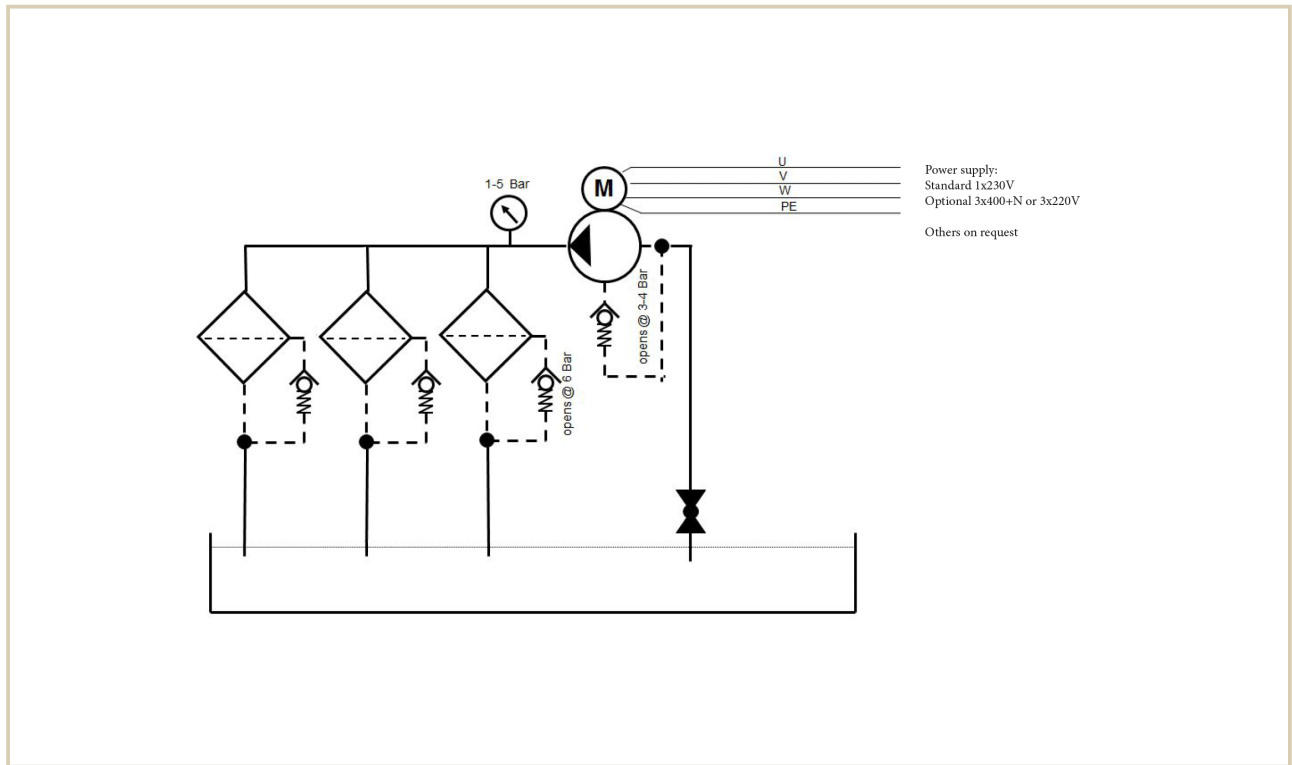

TECHNICAL SPECIFICATION

Europafilter	EF2135DT							
Dry weight:	46,3 kg							
Operating weight:	71,2 kg							
Depth:	299 mm							
Width:	947 mm							
Height:	626 mm (Service height filter replacement + 250 mm)							
Dirt capacity: (particles/water)	Particles ISO 12103-1 FTD: 1755 g $\geq$ 0,1 micron Water absorption, restricted and unrestricted: $\geq$ 3000 ml (Depending on oiltype)							
Oil temp:	Max. 80 °C (On higher temperatures contact Europafilter)							
Particle removal:	$\geq$ 0,1 micron							
Working pressure:	0.8–5 bar							
Pressure:	Max. 6 bar, safety valve opens at 6 bar							
Power consumption:	0.12 kW							
Power supply:	Standard 1x230 V. Optional 3x220 V / 3x400 V+N. Others on request							
Hose connection IN:	$\varnothing$ 3/4" BSP							
Hose connection OUT:	$\varnothing$ 3/8" BSP							
Installation (see drawing):	Connect as an offline unit. «IN» = hose to tank and «UT» = hose to tank							
Flow, min.–max.:	6–240 l/h. Varies depending on oil viscosity and pressure							
Approx flow at 3 bar:	32 cSt	46 cSt	68 cSt	100 cSt	150 cSt	220 cSt	320 cSt	460 cSt
	6 l/min	4,5 l/min	3 l/min	2,4 l/min	1,8 l/min	1,2l/min	0,6 l/min	0,3 l/min
Oil volume *, max. rec.:	18000 l	13500 l	9000 l	7800 l	6600 l	6000 l	2700 l	1350 l

* For other oilvolumes: Contact your Europafilter dealer.

TECHNICAL DRAWING Offline installation