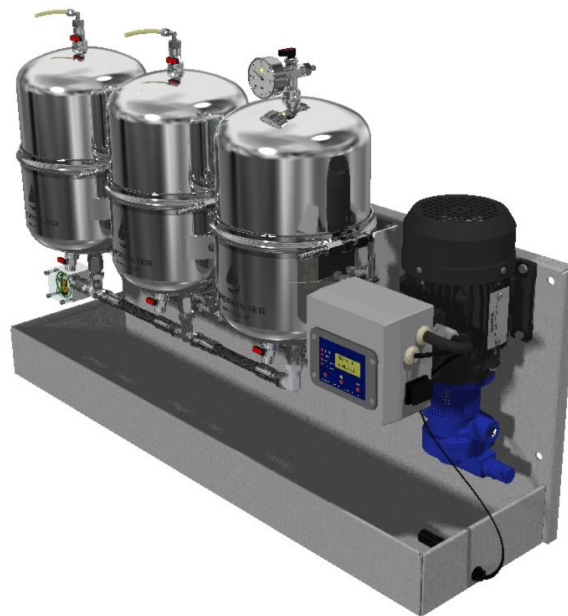

Oil cleaning: A simple solution for an invisible problem

A Simple, environmentally friendly solution for increased uptime and process availability.
Investing in oil cleaning gives your company a better economy.

EF2135DT

Offline oil cleaner

Removes all types of contamination:

- Soft and hard particles down to $\geq 0,1 \mu\text{m}$
- Bacteria
- Water (free and emulsified)
- Oxidation products (sludge and resin).

Benefits:

- Cost effective maintenance
- No oil changes = Environmentally friendly
- Change filters instead of changing oil
- Increased machine lifetime
- Less downtime
- No oxidation in oil

Filter insert EF500HY

Dirt capacity: ISO 12103-1 FTD: 1755 g $\geq 0,1$ micron

Water absorption, restricted and unrestricted: $\geq 3000\text{ml}$

Material insert: Cellulose, Polypropylene Homopolymer