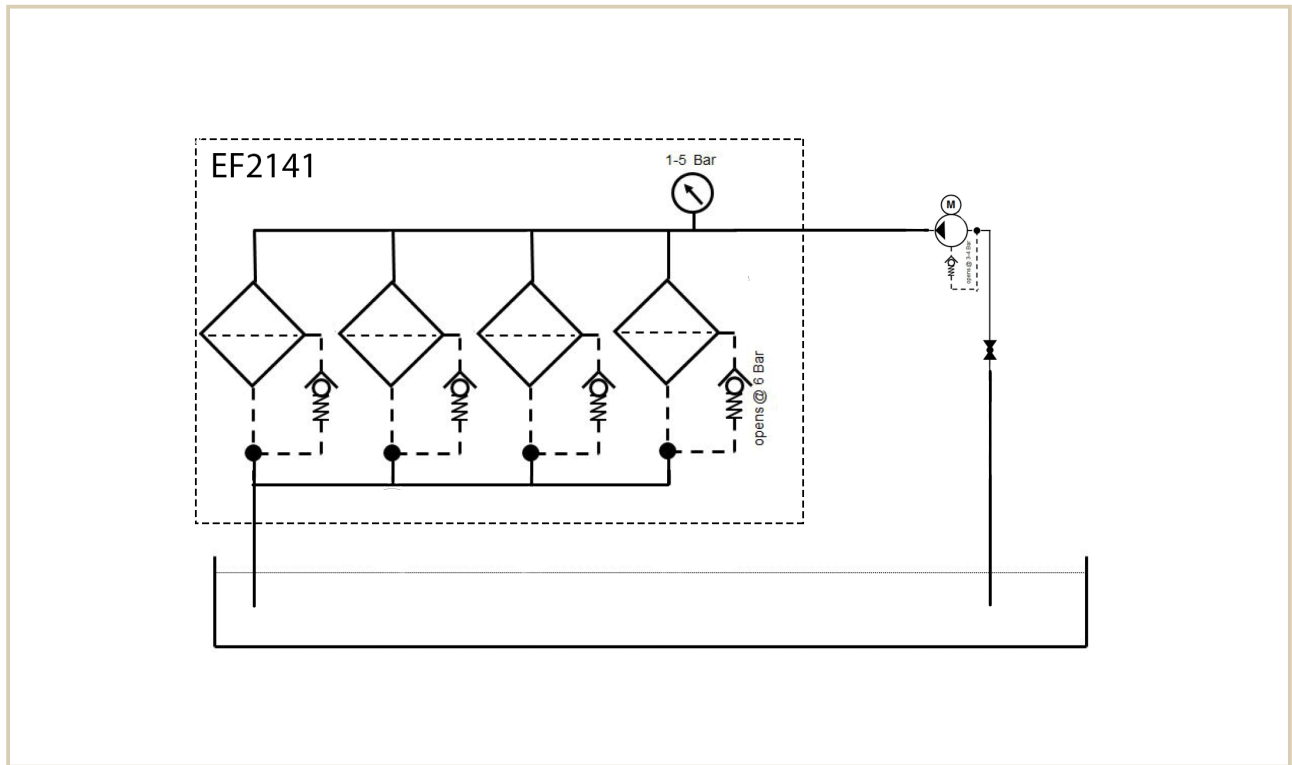

TECHNICAL SPECIFICATION

Europafilter	EF2141SV							
Dry weight:	44 kg							
Operating weight:	69,2 kg							
Depth:	270 mm							
Width:	975 mm							
Height:	633 mm (Service height filter replacement + 250 mm)							
Dirt capacity: (particles/water)	Particles ISO 12103-1 FTD: 1755 g $\geq$ 0,1 micron Water absorption, restricted and unrestricted: $\geq$ 3000 ml (Depending on oiltype)							
Oil temp:	Max. 80 °C (On higher temperatures contact Europafilter)							
Particle removal:	$\geq$ 0,1 micron							
Working pressure:	0.8–5 bar							
Pressure:	Max. 6 bar, safety valve opens at 6 bar							
Power consumption:	0.12 kW							
Power supply:	Standard 1x230 V. Optional 3x220 V / 3x400 V+N. Others on request							
Hose connection IN:	$\varnothing$ 3/4" BSP							
Hose connection OUT:	$\varnothing$ 3/8" BSP							
Installation (see drawing):	Connect as an offline unit. «IN» = hose to tank and «UT» = hose to tank							
Flow, min.–max.:	6–240 l/h. Varies depending on oil viscosity and pressure							
Approx flow at 3 bar:	32 cSt	46 cSt	68 cSt	100 cSt	150 cSt	220 cSt	320 cSt	460 cSt
	8 l/min	6 l/min	4 l/min	3,2 l/min	2,4 l/min	1,6l/min	0,8 l/min	0,4 l/min
Oil volume *, max. rec.:	24000 l	18000 l	12000 l	10400 l	8800 l	8000 l	3600 l	1800 l

* For other oilvolumes: Contact your Europafilter dealer.

TECHNICAL DRAWING Offline installation