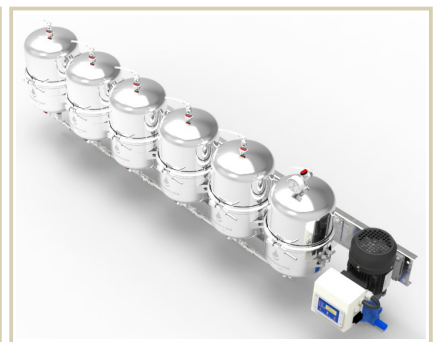

### EF2165Dsbs Offline oil cleaner

### Filter insert EF500HY

Dirt capacity: ISO 12103-1 FTD: 1755 g  $\geq 0,1$  micron

Water absorption, restricted and unrestricted:  $\geq 3000\text{ml}$

Material insert: Cellulose, Polypropylene Homopolymer

## TECHNICAL SPECIFICATION

Europafilter	EF2165Dsbs							
Dry weight:	51 kg							
Operating weight:	84,2 kg							
Depth:	300 mm							
Width:	1894 mm							
Height:	531 mm (Service height filter replacement + 250 mm)							
Dirt capacity: (particles/water)	Particles ISO 12103-1 FTD: 1755 g $\geq$ 0,1 micron Water absorption, restricted and unrestricted: $\geq$ 3000 ml (Depending on oiltype)							
Oil temp:	Max. 80 °C (On higher temperatures contact Europafilter)							
Particle removal:	$\geq$ 0,1 micron							
Working pressure:	0.8–5 bar							
Pressure:	Max. 6 bar, safety valve opens at 6 bar							
Power consumption:	0.12 kW							
Power supply:	Standard 1x230 V. Optional 3x220 V / 3x400 V+N. Others on request							
Hose connection IN:	$\varnothing$ 3/4" BSP							
Hose connection OUT:	$\varnothing$ 3/8" BSP							
Installation (see drawing):	Connect as an offline unit. «IN» = hose to tank and «UT» = hose to tank							
Flow, min.–max.:	6–240 l/h. Varies depending on oil viscosity and pressure							
Approx flow at 3 bar:	32 cSt	46 cSt	68 cSt	100 cSt	150 cSt	220 cSt	320 cSt	460 cSt
	12 l/min	9 l/min	6 l/min	4,8 l/min	3,6 l/min	2,4l/min	1,2 l/min	0,6 l/min
Oil volume *, max. rec.:	36000 l	27000 l	18000 l	15600 l	13200 l	12000 l	5400 l	2700 l