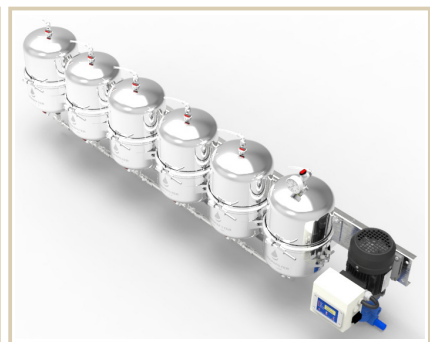

Oil cleaning: A simple solution for an invisible problem

A Simple, environmentally friendly solution for increased uptime and process availability. Investing in oil cleaning gives your company a better economy.

EF2165sbs

Offline oil cleaner

Removes all types of contamination:

- Soft and hard particles down to $\geq 0,1 \mu\text{m}$
- Bacteria
- Water (free and emulsified)
- Oxidation products (sludge and resin).

Benefits:

- Cost effective maintenance
- No oil changes = Environmentally friendly
- Change filters instead of changing oil
- Increased machine lifetime
- Less downtime
- No oxidation in oil

Filter insert EF500HY

Dirt capacity: ISO 12103-1 FTD: 1755 g $\geq 0,1$ micron

Water absorption, restricted and unrestricted: $\geq 3000\text{ml}$

Material insert: Cellulose, Polypropylene Homopolymer